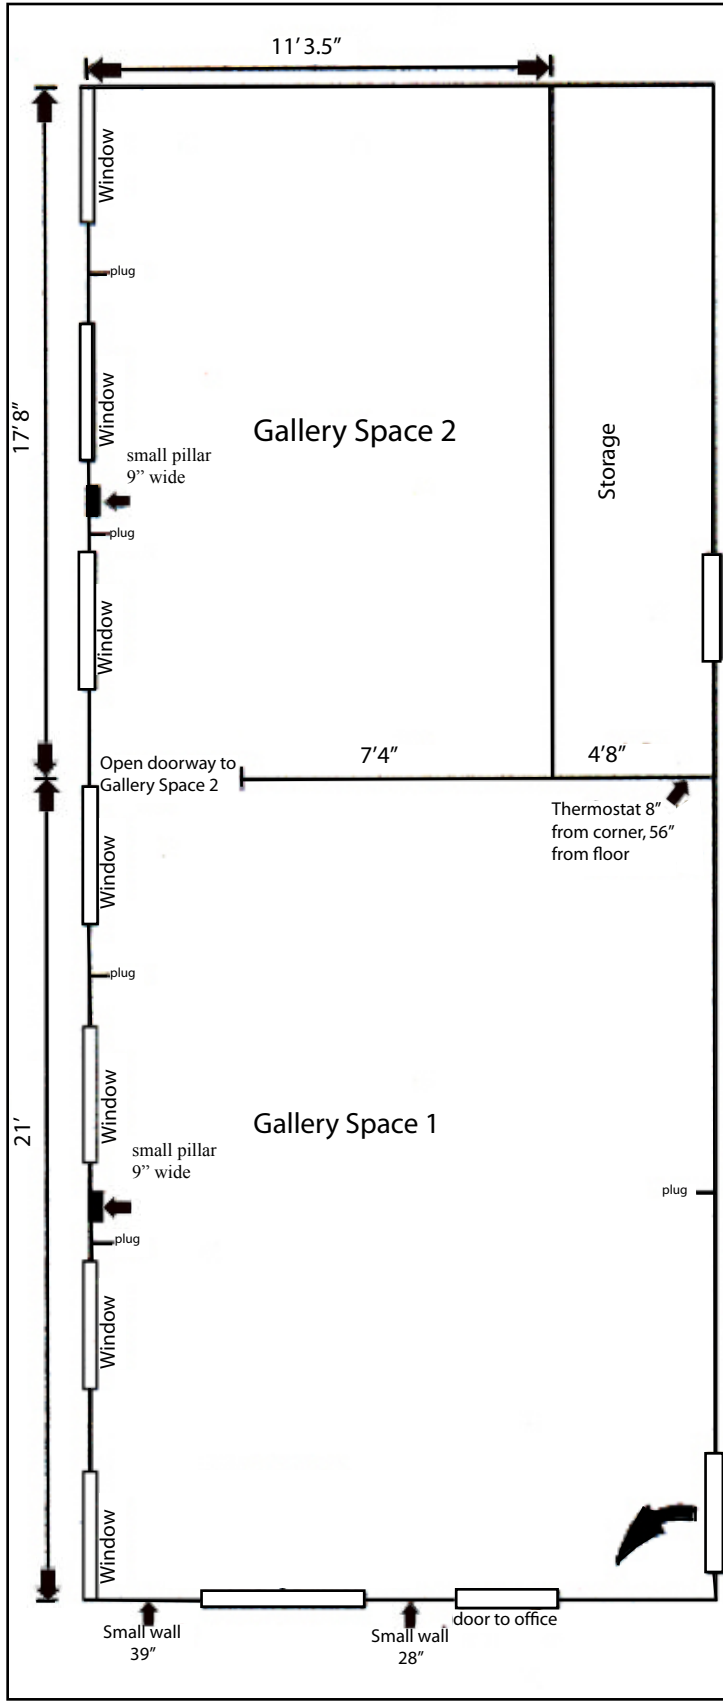

Visual Arts Alberta Gallery
3rd floor, 10215 - 112 Street
Edmonton, Alberta T5K 1M7
780.421.1731
www.visualartsalberta.com
Gallery Plan

Storage room
door 31"

Windows: except for the space
between the NE corner (30"),
the space between the win-
dows is 30.5"

The spaces between window
for 2d work. Story boards are
fine and 3d work on plinths.

There is a white
panel that covers
each window.
Panels are 41" x 63"
and go right to the
ceiling.

Ceiling Height 8'9"